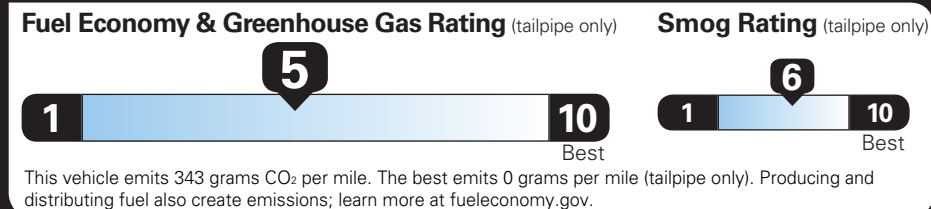

EPA DOT Fuel Economy and Environment

Gasoline Vehicle

Fuel Economy
26 MPG
combined city/hwy
23 city
32 highway
3.8 gallons per 100 miles

Compact cars range from 14 to 114 MPG. The best vehicle rates 141 MPGe.

You spend $2,000 more in fuel costs over 5 years compared to the average new vehicle.

Annual fuel cost $1,900