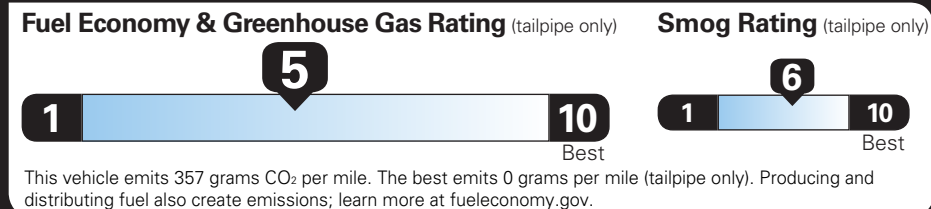

- WIRELESS CHARGING
- MEMORY SETTINGS, DRIVER
- WIPERS, FRONT RAINSENSE
- INSIDE REARVIEW MIRROR, AUTO DIMMING
- UNIVERSAL HOME REMOTE

SAFETY & SECURITY

- FORWARD COLLISION ALERT
- FRONT PEDESTRIAN BRAKING
- SAFETY ALERT SEAT
- HD REAR VISION CAMERA
- TEEN DRIVER
- BUCKLE TO DRIVE
- LANE KEEP ASSIST WITH LANE DEPARTURE WARNING
- FRONT AND REAR PARK ASSIST
- FOLLOWING DISTANCE INDICATOR
- REAR CROSS TRAFFIC ALERT
- LANE CHANGE ALERT WITH SIDE BLIND ZONE ALERT

MANUFACTURER'S SUGGESTED RETAIL PRICE

STANDARD VEHICLE PRICE $40,400.00

OPTIONS & PRICING

OPTIONS INSTALLED BY THE MANUFACTURER (MAY REPLACE STANDARD EQUIPMENT SHOWN)

DRIVETRAIN, ALL WHEEL DRIVE	2,000.00
NAVIGATION AND BOSE PREMIUM AUDIO PACKAGE:	1,400.00
• BOSE PREMIUM SURROUND SOUND 14-SPEAKER SYSTEM	
• CADILLAC USER EXPERIENCE WITH EMBEDDED NAVIGATION	
SUNROOF	1,050.00
DEEP SPACE METALLIC	625.00
INTERIOR PROTECTION PACKAGE (DEALER INSTALLED)	325.00

TOTAL OPTIONS	$5,400.00
TOTAL VEHICLE & OPTIONS	$45,800.00
DESTINATION CHARGE	1,795.00

TOTAL VEHICLE PRICE* $47,595.00

EPA DOT Fuel Economy and Environment

Gasoline Vehicle

Fuel Economy **25** MPG combined city/hwy

21 MPG city

31 MPG highway

4.0 gallons per 100 miles

CT4 AWD
Compact cars range from 17 to 116 MPG. The best vehicle rates 146 MPGe.

You spend $4,000 more in fuel costs over 5 years compared to the average new vehicle.

G A Q

Annual fuel cost **$2,500**

Actual results will vary for many reasons, including driving conditions and how you drive and maintain your vehicle. The average new vehicle gets 29 MPG and costs $8,500 to fuel over 5 years. Cost estimates are based on 15,000 miles per year at $4.15 per gallon. MPGe is miles per gasoline gallon equivalent. Vehicle emissions are a significant cause of climate change and smog.

fuel economy.gov

Calculate personalized estimates and compare vehicles

GOVERNMENT 5-STAR SAFETY RATINGS

This vehicle has not been rated by the government for overall vehicle score, frontal crash, side crash or rollover risk.

Source: National Highway Traffic Safety Administration (NHTSA)
www.safercar.gov or 1-888-327-4236

PARTS CONTENT INFORMATION

FOR VEHICLES IN THIS CARLINE:
U.S./CANADIAN PARTS CONTENT: 39%
MAJOR SOURCES OF FOREIGN PARTS CONTENT: MEXICO 20%

NOTE: PARTS CONTENT DOES NOT INCLUDE FINAL ASSEMBLY, DISTRIBUTION, OR OTHER NON-PARTS COSTS.

FOR THIS VEHICLE:
FINAL ASSEMBLY POINT: LANSING, MI U.S.A.
COUNTRY OF ORIGIN: ENGINE: UNITED STATES TRANSMISSION: UNITED STATES

This label has been applied pursuant to Federal law - Do not remove prior to delivery to the ultimate purchaser. *Includes Manufacturer's Recommended Pre-Delivery Service. Does not include dealer installed options and accessories not listed above, local taxes or license fees.

© 2009 General Motors LLC
GMLBL_PROD_0044 - 11/01/2025

Better drives start with OnStar®
Activate today

Learn more at onstar.com, or scan the QR code

onstar.com/privacy

ORDER NO FTNMZN SALES CODE E
SALES MODEL CODE 6DC69
DEALER NO 23813
FINAL ASSEMBLY:
LANSING, MI U.S.A.

VIN 1G6DF5RK6T0113167 REISSUE

DEALER TO WHOM DELIVERED
PEPE CADILLAC
15 WATER STREET
WHITE PLAINS, NY 10601-1409